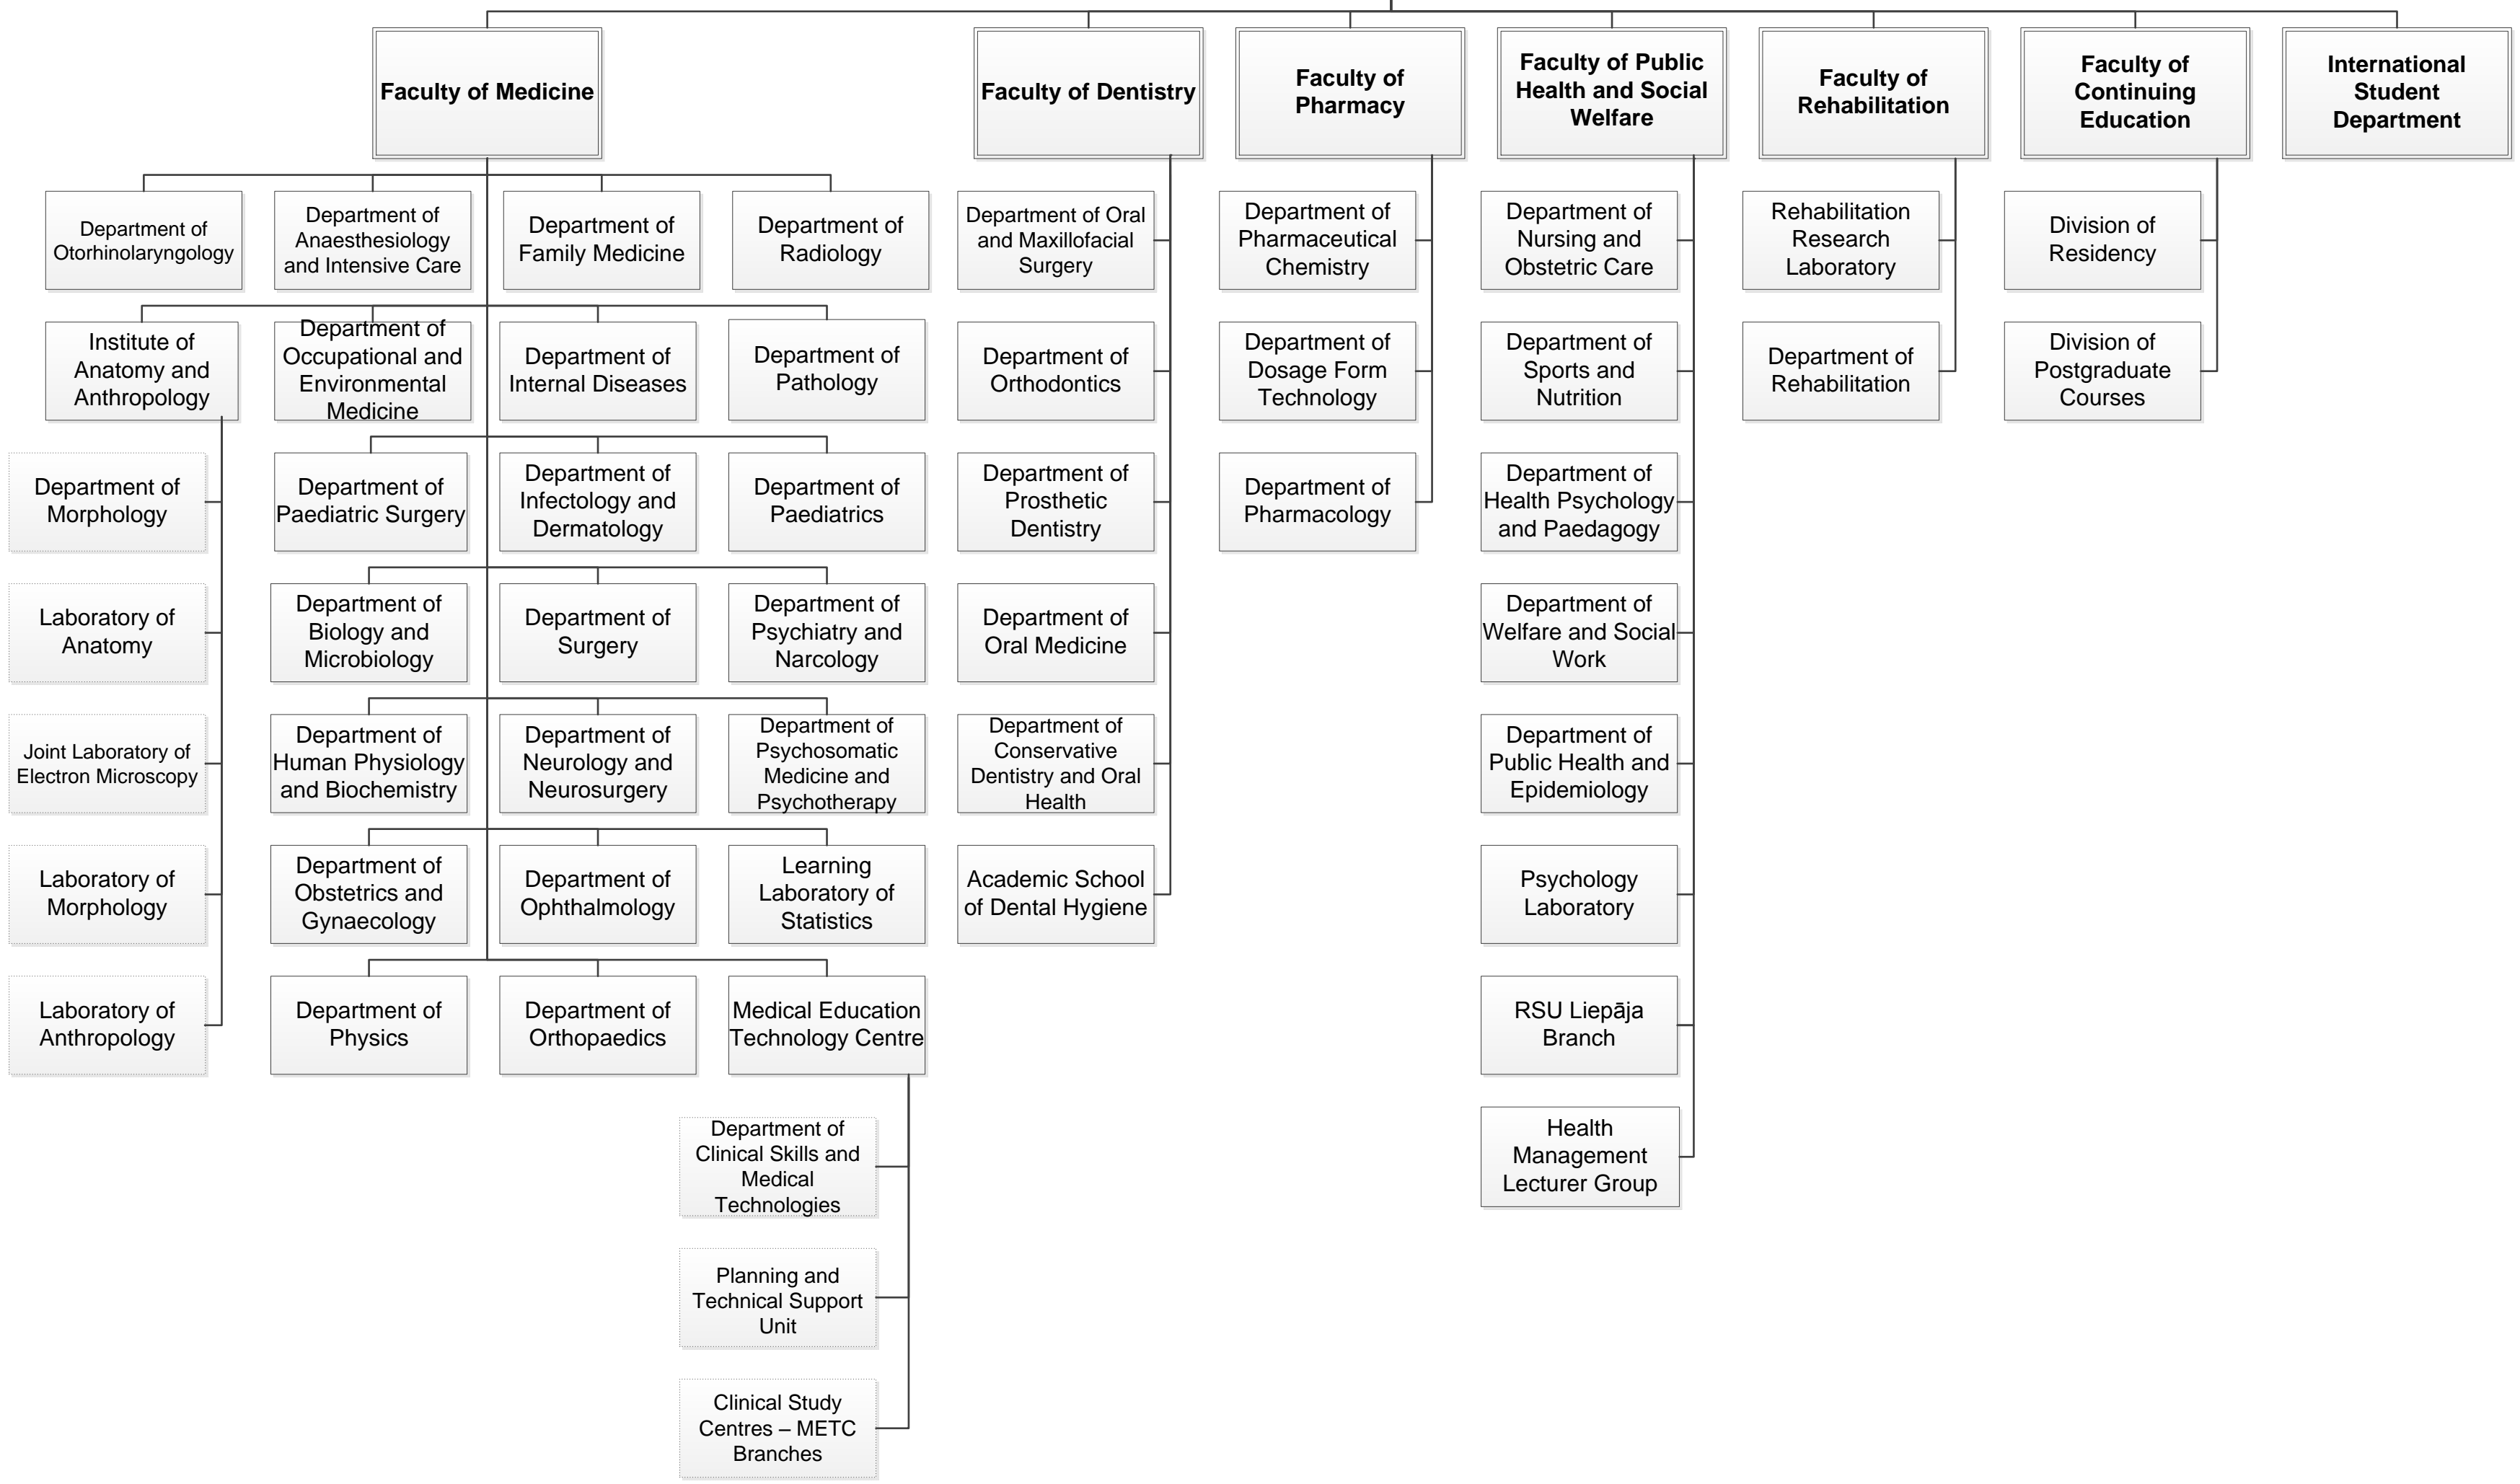

RĪGA STRADIŅŠ UNIVERSITY ORGANIZATIONAL STRUCTURE

* In RSU information systems Rector and Vice-Rectors alongside with structural units and staff under their authority have been classified under administrative body of relevant field.

Vice-Rector for Health Studies

Vice-Rector for Studies