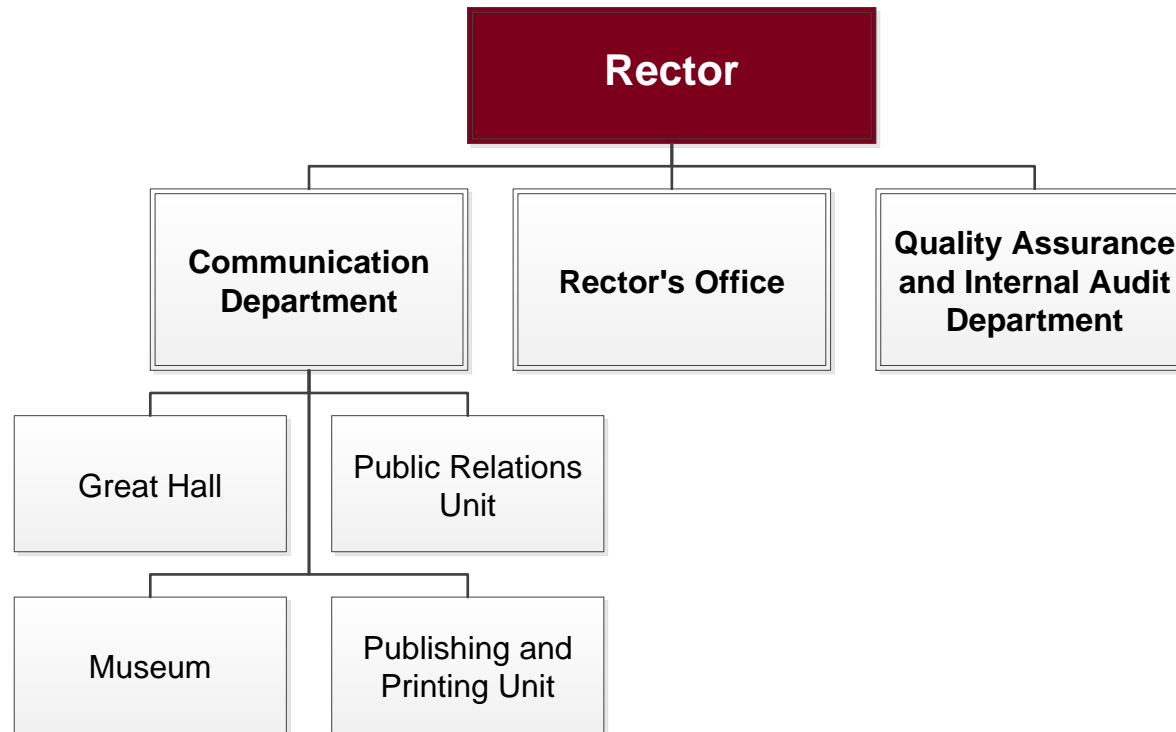

RĪGA STRADIŅŠ UNIVERSITY ORGANIZATIONAL STRUCTURE

* In RSU information systems Rector and Vice-Rectors alongside with structural units and staff under their authority have been classified under administrative body of relevant field.

Vice-Rector for Health Studies

Vice-Rector for Studies