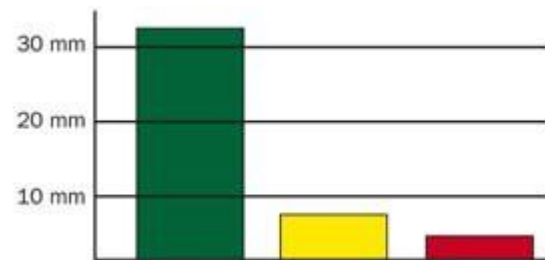

The flexstep logo features the word 'flex' in white and 'step' in white, both inside a dark green oval shape.